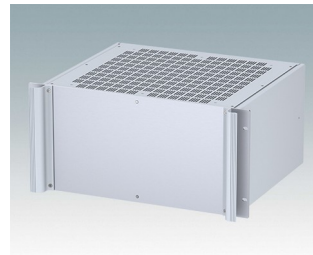

M6219565
COMBIMET 19" 5Ux365mm
Ventilated
Aluminium
Light grey RAL 7035
221x482.6x365mm