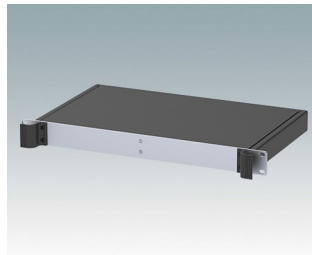

M6219139
COMBIMET 19" 1Ux265mm
Aluminium
Black RAL 9005
43.6x482.6x265mm