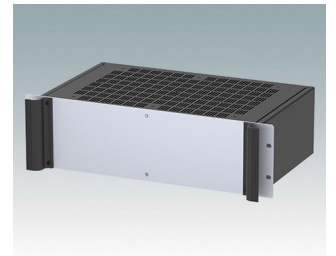

M6219349
COMBIMET 19" 3Ux265mm
Ventilated
Aluminium
Black RAL 9005
132.5x482.6x265mm