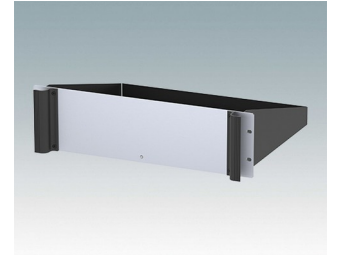

M6119339
COMBIMET T 19" 3Ux365mm
Open Top
Aluminium
Black RAL 9005
132.5x482.6x365mm