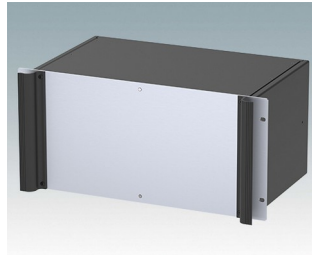

M6219539
COMBIMET 19" 5Ux265mm
Aluminium
Black RAL 9005
221x482.6x265mm