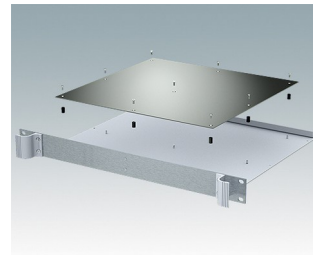

M6200365
Mounting plate (365mm)
Aluminium
Natural finish
335x330x1.5mm