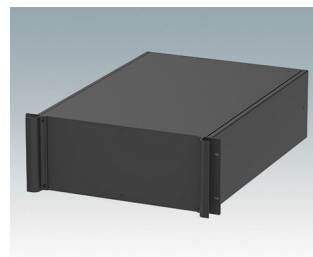

M6219479
COMBIMET 19" 4Ux610mm
Aluminium
Black RAL 9005
177x482.6x609.6mm