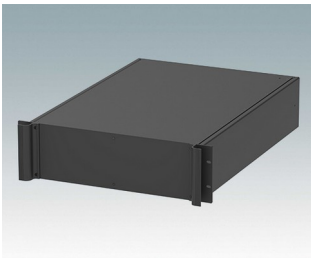

M6219379
COMBIMET 19" 3Ux610mm
Aluminium
Black RAL 9005
132.5x482.6x609.6mm