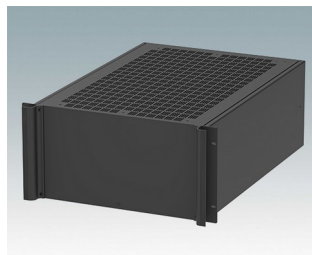

M6219589
COMBIMET 19" 5Ux610mm
Ventilated
Aluminium
Black RAL 9005
221x482.6x609.6mm