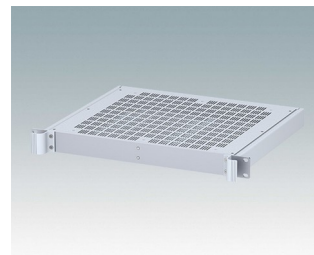

M6219165
COMBIMET 19" 1Ux365mm
Vented
Aluminium
Light grey RAL 7035
43.6x482.6x365mm