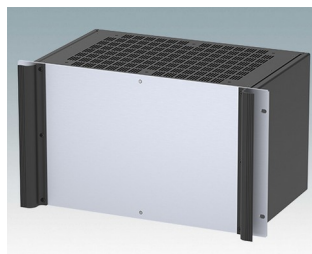

M6219649
COMBIMET 19" 6Ux265mm
Ventilated
Aluminium
Black RAL 9005
266x482.6x265mm