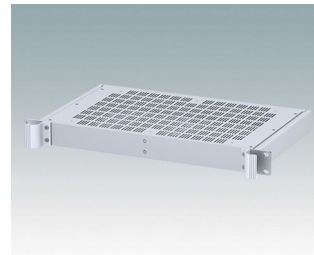

Universal rack mount enclosures to DIN 41494 and IEC 60297-3

- Versatile 19 inch rack cases in 1U to 6U heights and three depths
- Very modern design incorporating ergonomic front panel handles
- Super-deep 24" (610 mm) versions for server racks. Version T with open top
- Robust aluminium case body with removable top, base and rear panels
- Top and base panels vented or unvented
- 19" front panel in anodised aluminium
- Mounting holes in base for PCBs and chassis
- M4 earth studs on all components for electrical continuity
- Two standard colours black or light grey
- Cases supplied fully assembled.

M6119335
COMBIMET T 19" 3Ux365mm
Open Top
Aluminium
Light grey RAL 7035
132.5x482.6x365mm

M6119339
COMBIMET T 19" 3Ux365mm
Open Top
Aluminium
Black RAL 9005
132.5x482.6x365mm

M6219115
COMBIMET 19" 1Ux265mm
Solid Top
Aluminium
Light grey RAL 7035
43.6x482.6x265mm

M6219119
COMBIMET 19" 1Ux265mm
Solid Top
Aluminium
Black RAL 9005
43.6x482.6x265mm

M6219125
COMBIMET 19" 1Ux365mm
Solid Top
Aluminium
Light grey RAL 7035
43.6x482.6x365mm

M6219129
COMBIMET 19" 1Ux365mm
Solid Top
Aluminium
Black RAL 9005
43.6x482.6x365mm

M6219135
COMBIMET 19" 1Ux265mm
Aluminium
Light grey RAL 7035
43.6x482.6x265mm

M6219139
COMBIMET 19" 1Ux265mm
Aluminium
Black RAL 9005
43.6x482.6x265mm

M6219145
COMBIMET 19" 1Ux265mm
Vented
Aluminium
Light grey RAL 7035
43.6x482.6x265mm