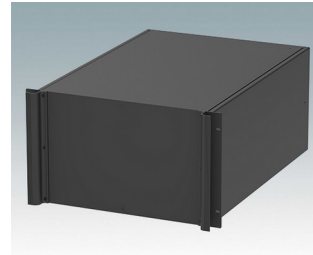

M6219679
COMBIMET 19" 6Ux610mm
Aluminium
Black RAL 9005
266x482.6x609.6mm