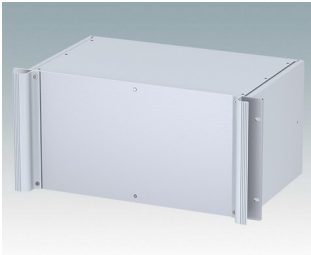

COMBIMET 19"

M6219535
COMBIMET 19" 5Ux265mm
Aluminium
Light grey RAL 7035
221x482.6x265mm