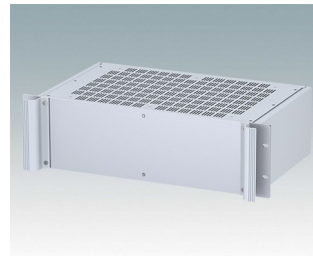

M6219345
COMBIMET 19" 3Ux265mm
Ventilated
Aluminium
Light grey RAL 7035
132.5x482.6x265mm