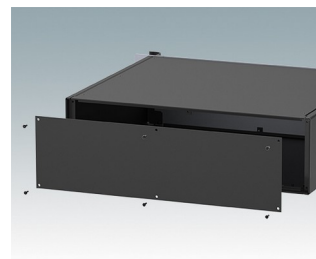

Universal rack mount enclosures to DIN 41494 and IEC 60297-3

- Versatile 19 inch rack cases in 1U to 6U heights and three depths
- Very modern design incorporating ergonomic front panel handles
- Super-deep 24" (610 mm) versions for server racks. Version T with open top
- Robust aluminium case body with removable top, base and rear panels
- Top and base panels vented or unvented
- 19" front panel in anodised aluminium
- Mounting holes in base for PCBs and chassis
- M4 earth studs on all components for electrical continuity
- Two standard colours black or light grey
- Cases supplied fully assembled.

Order your own fully customised version [learn more here >>](#)