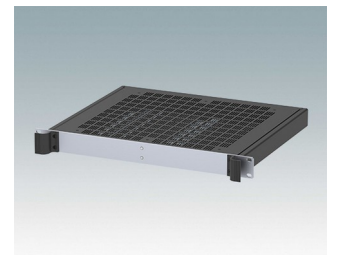

M6219169
COMBIMET 19" 1Ux365mm
Vented
Aluminium
Black RAL 9005
43.6x482.6x365mm