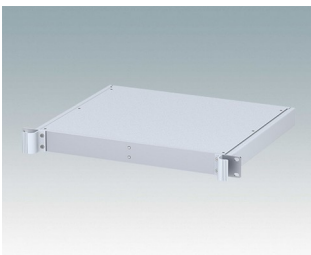

M6219155
COMBIMET 19" 1Ux365mm
Aluminium
Light grey RAL 7035
43.6x482.6x365mm