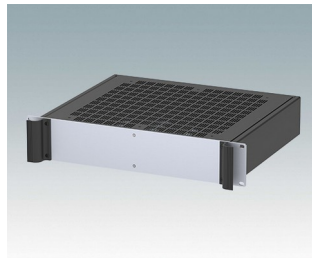

M6219269
COMBIMET 19" 2Ux365mm
Ventilated
Aluminium
Black RAL 9005
88.1x482.6x365mm