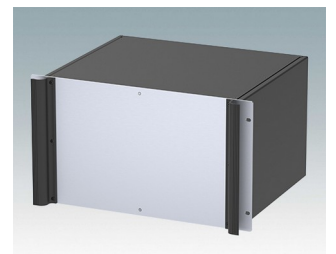

M6219659
COMBIMET 19" 6Ux365mm
Aluminium
Black RAL 9005
266x482.6x365mm