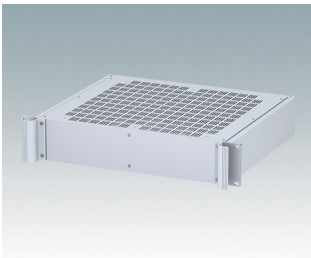

M6219265
COMBIMET 19" 2Ux365mm
Ventilated
Aluminium
Light grey RAL 7035
88.1x482.6x365mm