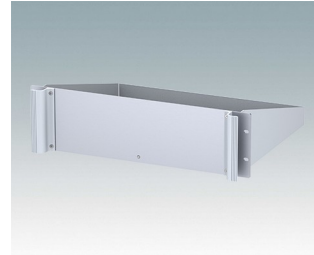

Universal rack mount enclosures to DIN 41494 and IEC 60297-3

- Versatile 19 inch rack cases in 1U to 6U heights and three depths
- Very modern design incorporating ergonomic front panel handles
- Super-deep 24" (610 mm) versions for server racks. Version T with open top
- Robust aluminium case body with removable top, base and rear panels
- Top and base panels vented or unvented
- 19" front panel in anodised aluminium
- Mounting holes in base for PCBs and chassis
- M4 earth studs on all components for electrical continuity
- Two standard colours black or light grey
- Cases supplied fully assembled.

Order your own fully customised version [learn more here >>](#)

Select Versions

M6119235
COMBIMET T 19" 2Ux365mm
Open Top
Aluminium
Light grey RAL 7035
88.1x482.6x365mm

M6119239
COMBIMET T 19" 2Ux365mm
Open Top
Aluminium
Black RAL 9005
88.1x482.6x365mm