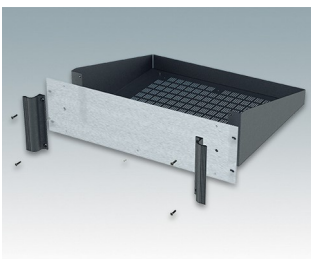

Universal rack mount enclosures to DIN 41494 and IEC 60297-3

- Versatile 19 inch rack cases in 1U to 6U heights and three depths
- Very modern design incorporating ergonomic front panel handles
- Super-deep 24" (610 mm) versions for server racks. Version T with open top
- Robust aluminium case body with removable top, base and rear panels
- Top and base panels vented or unvented
- 19" front panel in anodised aluminium
- Mounting holes in base for PCBs and chassis
- M4 earth studs on all components for electrical continuity
- Two standard colours black or light grey
- Cases supplied fully assembled.

Order your own fully customised version [learn more here >>](#)