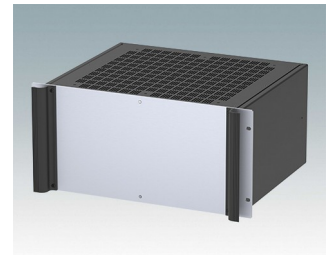

M6219569
COMBIMET 19" 5Ux365mm
Ventilated
Aluminium
Black RAL 9005
221x482.6x365mm