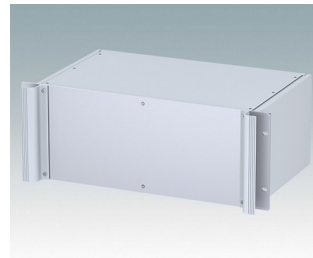

M6219435
COMBIMET 19" 4Ux265mm
Aluminium
Light grey RAL 7035
177x482.6x265mm