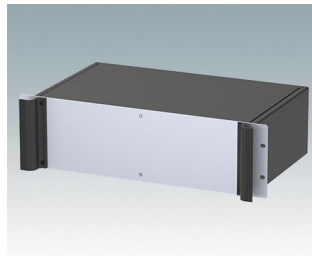

M6219339
COMBIMET 19" 3Ux265mm
Aluminium
Black RAL 9005
132.5x482.6x265mm