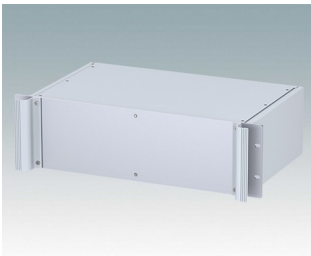

M6219335
COMBIMET 19" 3Ux265mm
Aluminium
Light grey RAL 7035
132.5x482.6x265mm