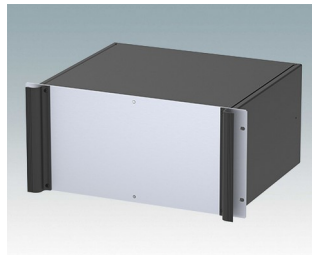

M6219559
COMBIMET 19" 5Ux365mm
Aluminium
Black RAL 9005
221x482.6x365mm