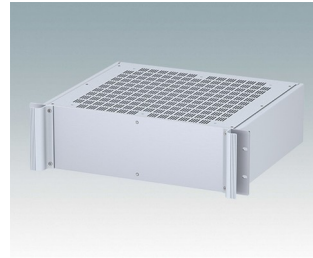

M6219365
COMBIMET 19" 3Ux365mm
Ventilated
Aluminium
Light grey RAL 7035
132.5x482.6x365mm