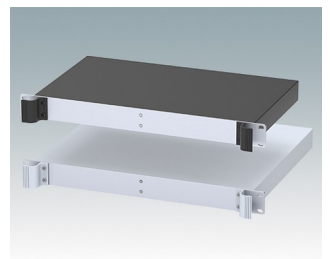

Universal rack mount enclosures to DIN 41494 and IEC 60297-3

- Versatile 19 inch rack cases in 1U to 6U heights and three depths
- Very modern design incorporating ergonomic front panel handles
- Super-deep 24" (610 mm) versions for server racks. Version T with open top
- Robust aluminium case body with removable top, base and rear panels
- Top and base panels vented or unvented
- 19" front panel in anodised aluminium
- Mounting holes in base for PCBs and chassis
- M4 earth studs on all components for electrical continuity
- Two standard colours black or light grey
- Cases supplied fully assembled.

Order your own fully customised version [learn more here >>](#)