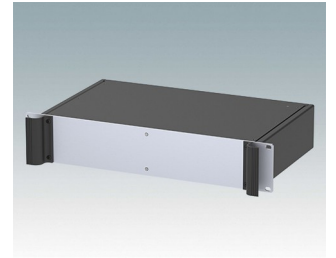

M6219239
COMBIMET 19" 2Ux265mm
Aluminium
Black RAL 9005
88.1x482.6x265mm