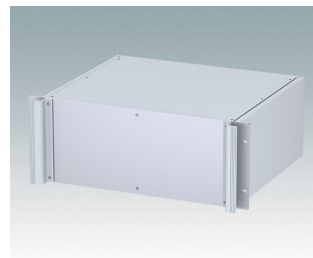

M6219455
COMBIMET 19" 4Ux365mm
Aluminium
Light grey RAL 7035
177x482.6x365mm