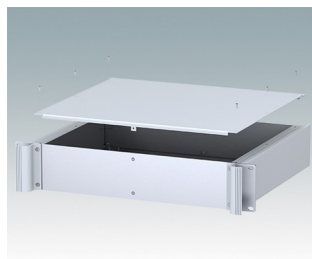

Universal rack mount enclosures to DIN 41494 and IEC 60297-3

- Versatile 19 inch rack cases in 1U to 6U heights and three depths
- Very modern design incorporating ergonomic front panel handles
- Super-deep 24" (610 mm) versions for server racks. Version T with open top
- Robust aluminium case body with removable top, base and rear panels
- Top and base panels vented or unvented
- 19" front panel in anodised aluminium
- Mounting holes in base for PCBs and chassis
- M4 earth studs on all components for electrical continuity
- Two standard colours black or light grey
- Cases supplied fully assembled.

Order your own fully customised version [learn more here >>](#)