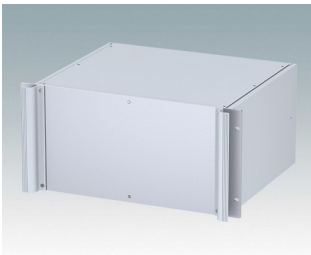

M6219555
COMBIMET 19" 5Ux365mm
Aluminium
Light grey RAL 7035
221x482.6x365mm