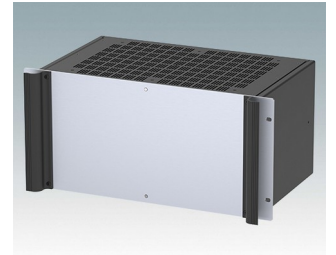

M6219549
COMBIMET 19" 5Ux265mm
Ventilated
Aluminium
Black RAL 9005
221x482.6x265mm