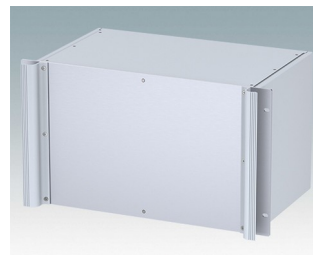

M6219635
COMBIMET 19" 6Ux265mm
Aluminium
Light grey RAL 7035
266x482.6x265mm