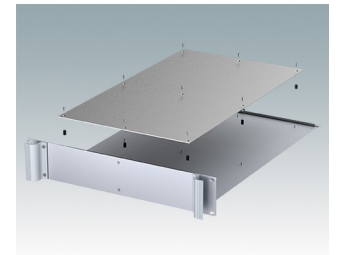

M6200610
Mounting plate (24")
Aluminium
Natural finish
335x574.6x1.5mm

Subject to technical modification without notice. © OKW Enclosures Ltd