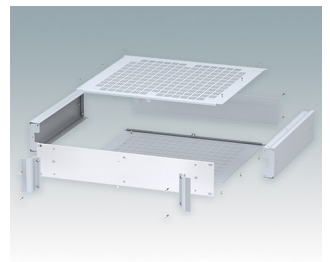

Universal rack mount enclosures to DIN 41494 and IEC 60297-3

- Versatile 19 inch rack cases in 1U to 6U heights and three depths
- Very modern design incorporating ergonomic front panel handles
- Super-deep 24" (610 mm) versions for server racks. Version T with open top
- Robust aluminium case body with removable top, base and rear panels
- Top and base panels vented or unvented
- 19" front panel in anodised aluminium
- Mounting holes in base for PCBs and chassis
- M4 earth studs on all components for electrical continuity
- Two standard colours black or light grey
- Cases supplied fully assembled.

Order your own fully customised version [learn more here >>](#)