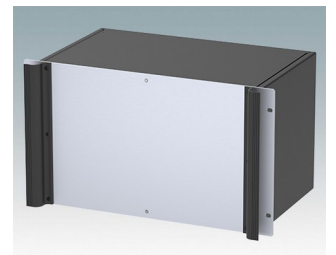

M6219639
COMBIMET 19" 6Ux265mm
Aluminium
Black RAL 9005
266x482.6x265mm