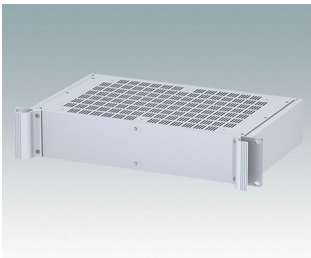

M6219245
COMBIMET 19" 2Ux265mm
Ventilated
Aluminium
Light grey RAL 7035
88.1x482.6x265mm