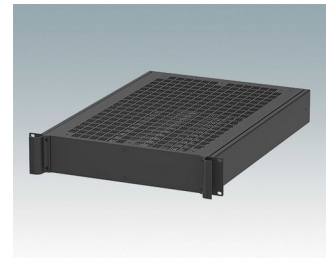

M6219289
COMBIMET 19" 2Ux610mm
Ventilated
Aluminium
Black RAL 9005
88.1x482.6x609.6mm