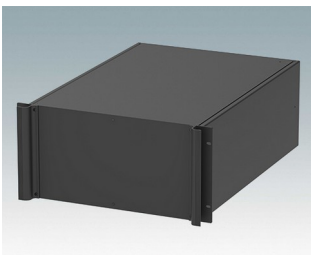

M6219579
COMBIMET 19" 5Ux610mm
Aluminium
Black RAL 9005
221x482.6x609.6mm