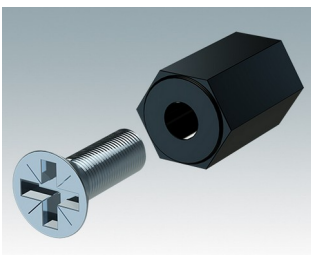

Accessory

M5600001
PCB mounting kit
PA 6
Black RAL 9005