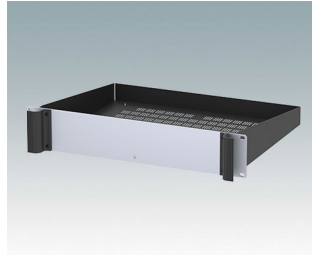

Universal rack mount enclosures to DIN 41494 and IEC 60297-3

- Versatile 19 inch rack cases in 1U to 6U heights and three depths
- Very modern design incorporating ergonomic front panel handles
- Super-deep 24" (610 mm) versions for server racks. Version T with open top
- Robust aluminium case body with removable top, base and rear panels
- Top and base panels vented or unvented
- 19" front panel in anodised aluminium
- Mounting holes in base for PCBs and chassis
- M4 earth studs on all components for electrical continuity
- Two standard colours black or light grey
- Cases supplied fully assembled.

Order your own fully customised version [learn more here >>](#)

Select Versions

M6119235
COMBIMET T 19" 2Ux365mm
Open Top
Aluminium
Light grey RAL 7035
88.1x482.6x365mm

M6119239
COMBIMET T 19" 2Ux365mm
Open Top
Aluminium
Black RAL 9005
88.1x482.6x365mm

M6119335
COMBIMET T 19" 3Ux365mm
Open Top
Aluminium
Light grey RAL 7035
132.5x482.6x365mm

M6119339
COMBIMET T 19" 3Ux365mm
Open Top
Aluminium
Black RAL 9005
132.5x482.6x365mm

M6219115
COMBIMET 19" 1Ux265mm
Solid Top
Aluminium
Light grey RAL 7035
43.6x482.6x265mm