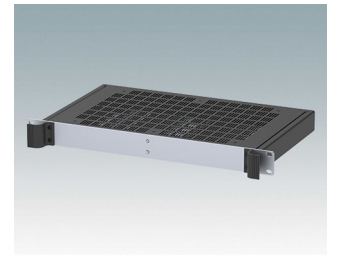

Universal rack mount enclosures to DIN 41494 and IEC 60297-3

- Versatile 19 inch rack cases in 1U to 6U heights and three depths
- Very modern design incorporating ergonomic front panel handles
- Super-deep 24" (610 mm) versions for server racks. Version T with open top
- Robust aluminium case body with removable top, base and rear panels
- Top and base panels vented or unvented
- 19" front panel in anodised aluminium
- Mounting holes in base for PCBs and chassis
- M4 earth studs on all components for electrical continuity
- Two standard colours black or light grey
- Cases supplied fully assembled.

M6119335
COMBIMET T 19" 3Ux365mm
Open Top
Aluminium
Light grey RAL 7035
132.5x482.6x365mm

M6119339
COMBIMET T 19" 3Ux365mm
Open Top
Aluminium
Black RAL 9005
132.5x482.6x365mm

M6219115
COMBIMET 19" 1Ux265mm
Solid Top
Aluminium
Light grey RAL 7035
43.6x482.6x265mm

M6219119
COMBIMET 19" 1Ux265mm
Solid Top
Aluminium
Black RAL 9005
43.6x482.6x265mm

M6219125
COMBIMET 19" 1Ux365mm
Solid Top
Aluminium
Light grey RAL 7035
43.6x482.6x365mm

M6219129
COMBIMET 19" 1Ux365mm
Solid Top
Aluminium
Black RAL 9005
43.6x482.6x365mm

M6219135
COMBIMET 19" 1Ux265mm
Aluminium
Light grey RAL 7035
43.6x482.6x265mm

M6219139
COMBIMET 19" 1Ux265mm
Aluminium
Black RAL 9005
43.6x482.6x265mm

M6219145
COMBIMET 19" 1Ux265mm
Vented
Aluminium
Light grey RAL 7035
43.6x482.6x265mm