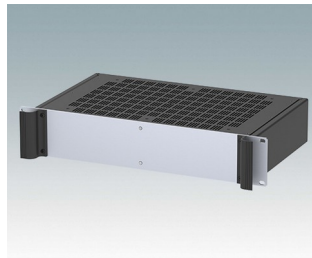

M6219249
COMBIMET 19" 2Ux265mm
Ventilated
Aluminium
Black RAL 9005
88.1x482.6x265mm