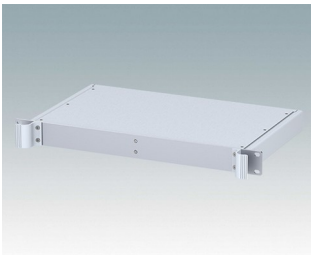

M6219135
COMBIMET 19" 1Ux265mm
Aluminium
Light grey RAL 7035
43.6x482.6x265mm