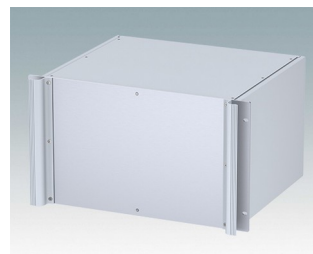

M6219655
COMBIMET 19" 6Ux365mm
Aluminium
Light grey RAL 7035
266x482.6x365mm