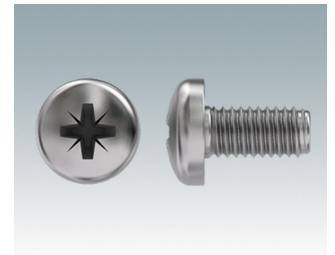

M5600010
PCB/Panel Fixing Screws, M3
Steel
Zinc coated
6mm

Subject to technical modification without notice. © OKW Enclosures Ltd