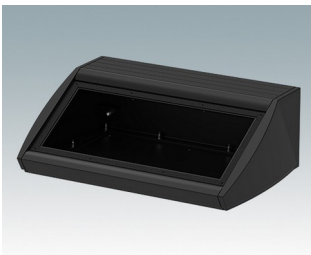

M5330109
UNIDESK M300 IP 54
Aluminium
Black RAL 9005
300x200x102mm
IP 54