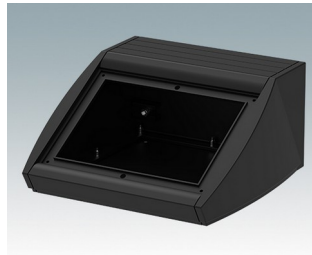

M5320119
UNIDESK M200
Aluminium
Black RAL 9005
200x200x102mm