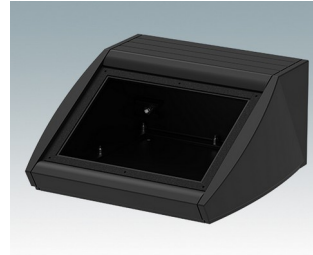

Sloping front terminal enclosures

- Ergonomic aluminium instrument enclosures for desktop and wall mounted applications
- Very robust design in three standard sizes and three colours: traffic white, light grey and black
- Optional IP 54 models (VDE tested) with gaskets for the front and base panels
- Pre-assembled aluminium case body with flat rear panel for connectors, switches, power inlets etc.
- Stainless steel M3 Torx® T10 and MS M3 Pozidriv fixings supplied
- Four non-slip rubber feet included
- Accessory front panel is recessed for a membrane keypad
- Pre-punched PCB fixing points in base
- For IP 54 protection accessory PCB pillars are required
- Accessory wall mounting kit.

Order your own fully customised version [learn more here >>](#)

Select Versions

M5320105
UNIDESK M200 IP 54
Aluminium
Light grey RAL 7035
200x200x102mm
IP 54

M5320106
UNIDESK M200 IP 54
Aluminium
Traffic white RAL 9016
200x200x102mm
IP 54