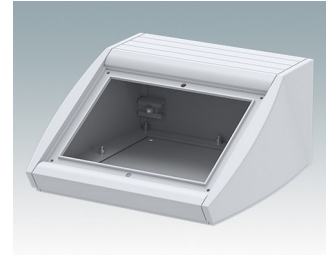

M5320115
UNIDESK M200
Aluminium
Light grey RAL 7035
200x200x102mm