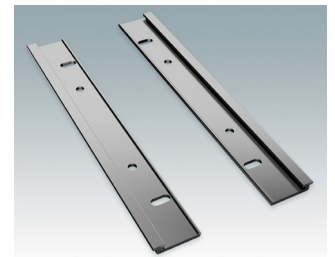

M5302212
Wall mount kit M200
Aluminium
Matt anodised