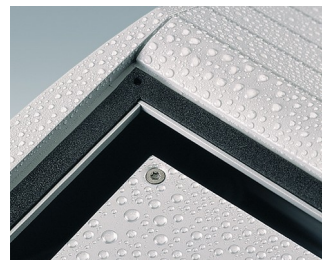

Sloping front terminal enclosures

- Ergonomic aluminium instrument enclosures for desktop and wall mounted applications
- Very robust design in three standard sizes and three colours: traffic white, light grey and black
- Optional IP 54 models (VDE tested) with gaskets for the front and base panels
- Pre-assembled aluminium case body with flat rear panel for connectors, switches, power inlets etc.
- Stainless steel M3 Torx® T10 and MS M3 Pozidriv fixings supplied
- Four non-slip rubber feet included
- Accessory front panel is recessed for a membrane keypad
- Pre-punched PCB fixing points in base
- For IP 54 protection accessory PCB pillars are required
- Accessory wall mounting kit.

Order your own fully customised version [learn more here >>](#)