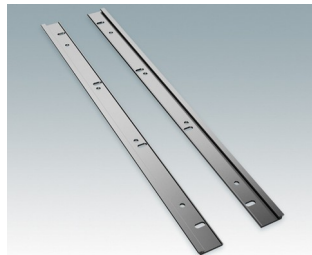

M5302214
Wall mount kit M400
Aluminium
Matt anodised