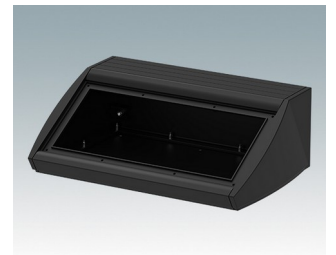

M5330119
UNIDESK M300
Aluminium
Black RAL 9005
300x200x102mm