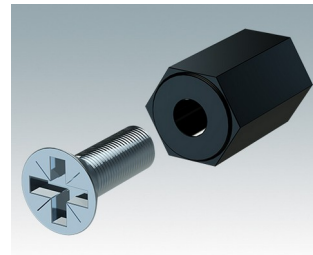

M5600001
PCB mounting kit
PA 6
Black RAL 9005