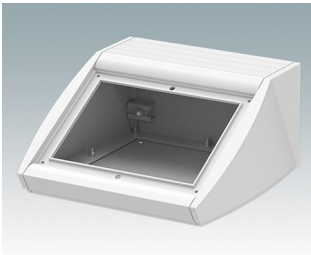

M5320116
UNIDESK M200
Aluminium
Traffic white RAL 9016
200x200x102mm