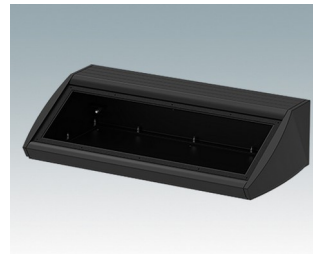

M5340109
UNIDESK M400 IP 54
Aluminium
Black RAL 9005
400x200x102mm
IP 54