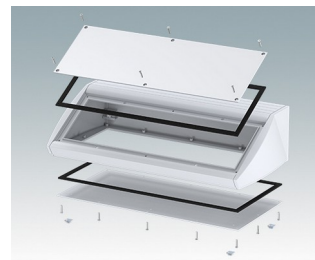

Sloping front terminal enclosures

- Ergonomic aluminium instrument enclosures for desktop and wall mounted applications
- Very robust design in three standard sizes and three colours: traffic white, light grey and black
- Optional IP 54 models (VDE tested) with gaskets for the front and base panels
- Pre-assembled aluminium case body with flat rear panel for connectors, switches, power inlets etc.
- Stainless steel M3 Torx® T10 and MS M3 Pozidriv fixings supplied
- Four non-slip rubber feet included
- Accessory front panel is recessed for a membrane keypad
- Pre-punched PCB fixing points in base
- For IP 54 protection accessory PCB pillars are required
- Accessory wall mounting kit.

Order your own fully customised version [learn more here >>](#)